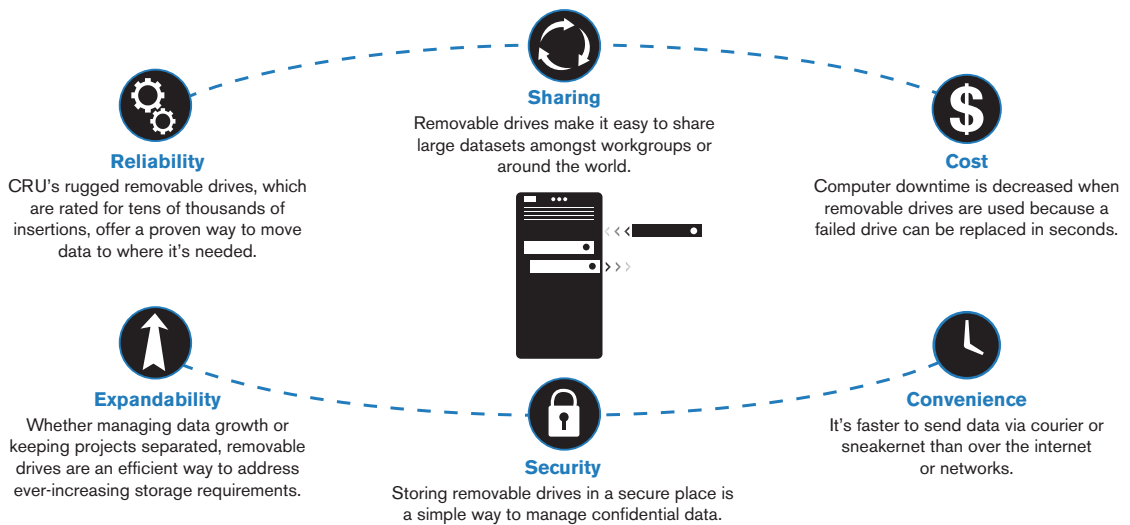

Protecting
Your Data™

Dell's Exclusive Supplier of Removable Drive Enclosures

For over 10 years, Dell has trusted CRU to supply its removable drive offerings for workstations, desktops, and laptops. Dell continues to trust in CRU to create and deliver innovative removable solutions. CRU is the sole supplier of removable drives to Dell, and for over 20 years, CRU drives have been the standard for government agencies and others who need to efficiently, safely, and securely transport data.

CHOOSE REMOVABLE DRIVES

Removable drives are the fastest and most cost-efficient way to transport volumes of data since shipping hard drives is still faster than delivering over the internet. Removable drives are also ideal for securing data since they're easy to take out of a computer and store in a safe location.

DATAPORT DP27

- Removable drive for slimline DVD bays (9.5mm bay)
- Able to house new 7mm low profile HDD/SSD
- 50k insertion interconnect
- Designed for workstations, AIO and SFF PCs and laptops

DATAPORT DP10