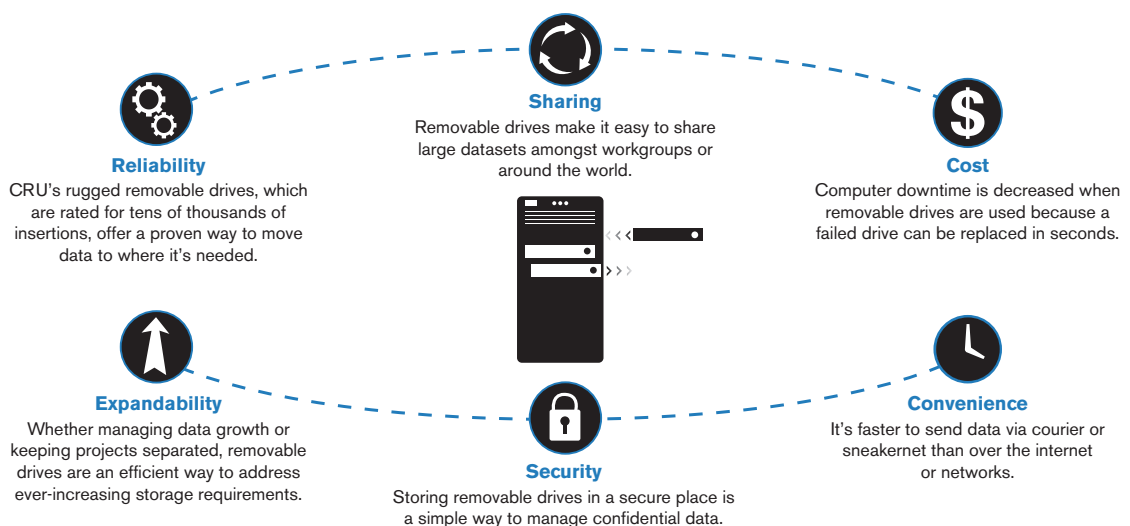

Protecting
Your Data™

Dell's Exclusive Supplier of Removable Drive Enclosures

For over 10 years, Dell has trusted CRU to supply its removable drive offerings for workstations, desktops, and laptops. Dell continues to trust in CRU to create and deliver innovative removable solutions. CRU is the sole supplier of removable drives to Dell, and for over 20 years, CRU drives have been the standard for government agencies and others who need to efficiently, safely, and securely transport data.

CHOOSE REMOVABLE DRIVES

Removable drives are the fastest and most cost-efficient way to transport volumes of data since shipping hard drives is still faster than delivering over the internet. Removable drives are also ideal for securing data since they're easy to take out of a computer and store in a safe location.

- Removable drive for any 5.25-inch peripheral bay
- Houses 2.5" or 3.5" HDDs/SSDs
- 30k insertion interconnect

DATA EXPRESS QX310 v2

- PCIe removable drive for any 5.25-inch or 3.5-inch peripheral bay
- Houses PCIe SSDs
- 5k insertion interconnect