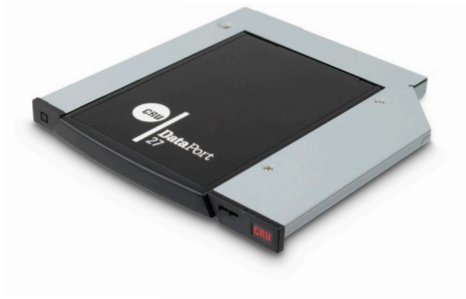

# DataPort DP27

## Simple use, wide utility

CRU removable drives are installed in workstations, desktops, and laptops, providing fast and useful access to a drive for security, privacy, transport, ingestion, or backup applications. CRU is the exclusive supplier of CFI order ready removable drives to Dell, and is proud of our decade of collaboration and joint product development.

FEATURES	BENEFITS
<b>Rugged and reliable</b>	CRU's removable drives are all designed to the highest standards. The DataPort DP27 has an all-metal construction, and is warranted for heavy use – up to 50,000 drive insertions!
<b>Slimline design</b>	With the same dimensions as many optical drives, the DP27 fits into 9.5mm slimline optical bays (meeting the standard SFF-8552, rev 1.4 specifications) such as those found in small form factor desktops, laptops, and workstations.
<b>Drives and speeds</b>	Use any capacity 2.5" low profile (7mm height) SATA hard drives or SSDs. And with 6G SATA speeds, data transfer is fast and efficient.
<b>Lockable and secure</b>	The DP27 is available with a keylock release to secure the drive carrier and its data.
<b>Warranty</b>	The DP27 comes with a 5-year limited warranty, as well as free, US-based technical support for the lifetime of the product.

**Any computer you want**

Because the DP27 frame has the same dimensions as an optical disk drive, it can fit into nearly all workstations, desktops, and laptops. The DP27 combines the speed and reliability of an internal drive with the ease of use of an external drive.