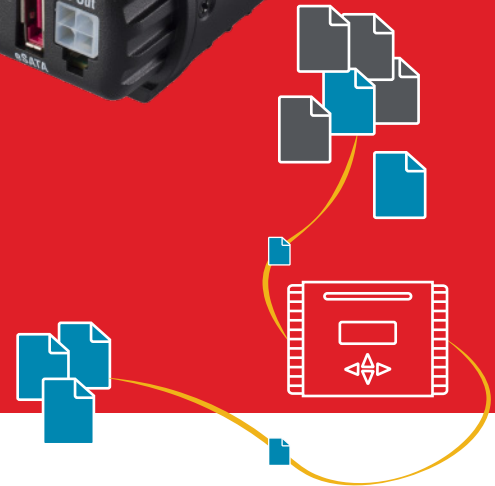

Protecting
Your Data™

Ditto DX vs. Ditto

A quick comparison of CRU's high performance digital forensic drive imagers

Ditto DX

Our latest drive imager offers 2x performance for Logical Imaging and physical imaging from SSD to SSD. Ditto DX also has native USB 3.0 support as well as a refined UI. The new multi-colored light bar indicates Ditto DX's status at a glance.

Logical Imaging for an 8 TB world

Standard with Ditto DX and the original Ditto is Logical Imaging – the ability to image a drive for specific file types – which is rapidly becoming essential for digital investigators. In a world where 8 TB drives are becoming increasingly more common, investigators can't waste time or energy imaging an entire drive. And now with Ditto DX, Logical Imaging will take half the time.

The original Ditto

With the release of Ditto DX, there's now a Ditto for everyone. While many investigators will prefer Ditto DX, the original Ditto still offers the performance and capabilities that made it such a success – while remaining highly affordable. Depending on your needs and workload, Ditto may be the perfect fit for you.